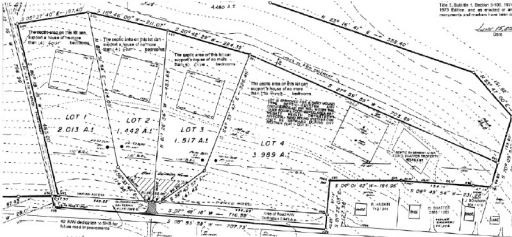

June 15, 2000
 1000

SABILLASVILLE ROAD - MARYLAND ROUTE 550
 50' R/W 40' TO CL. 20' BLACK TOP

60.000 Acres Original Area 2015/1005P 1-0 88 per 175/150
 3.428 Plus Parcel A 20 2015/1005P 1-0
 60.428 less Area 1- 2015/1005P 1-0
 17.807 Original Area 2015/1005P 1-0

Area Reserved
 Planning District
 2015-1-0
 Planning District
 2015-1-0